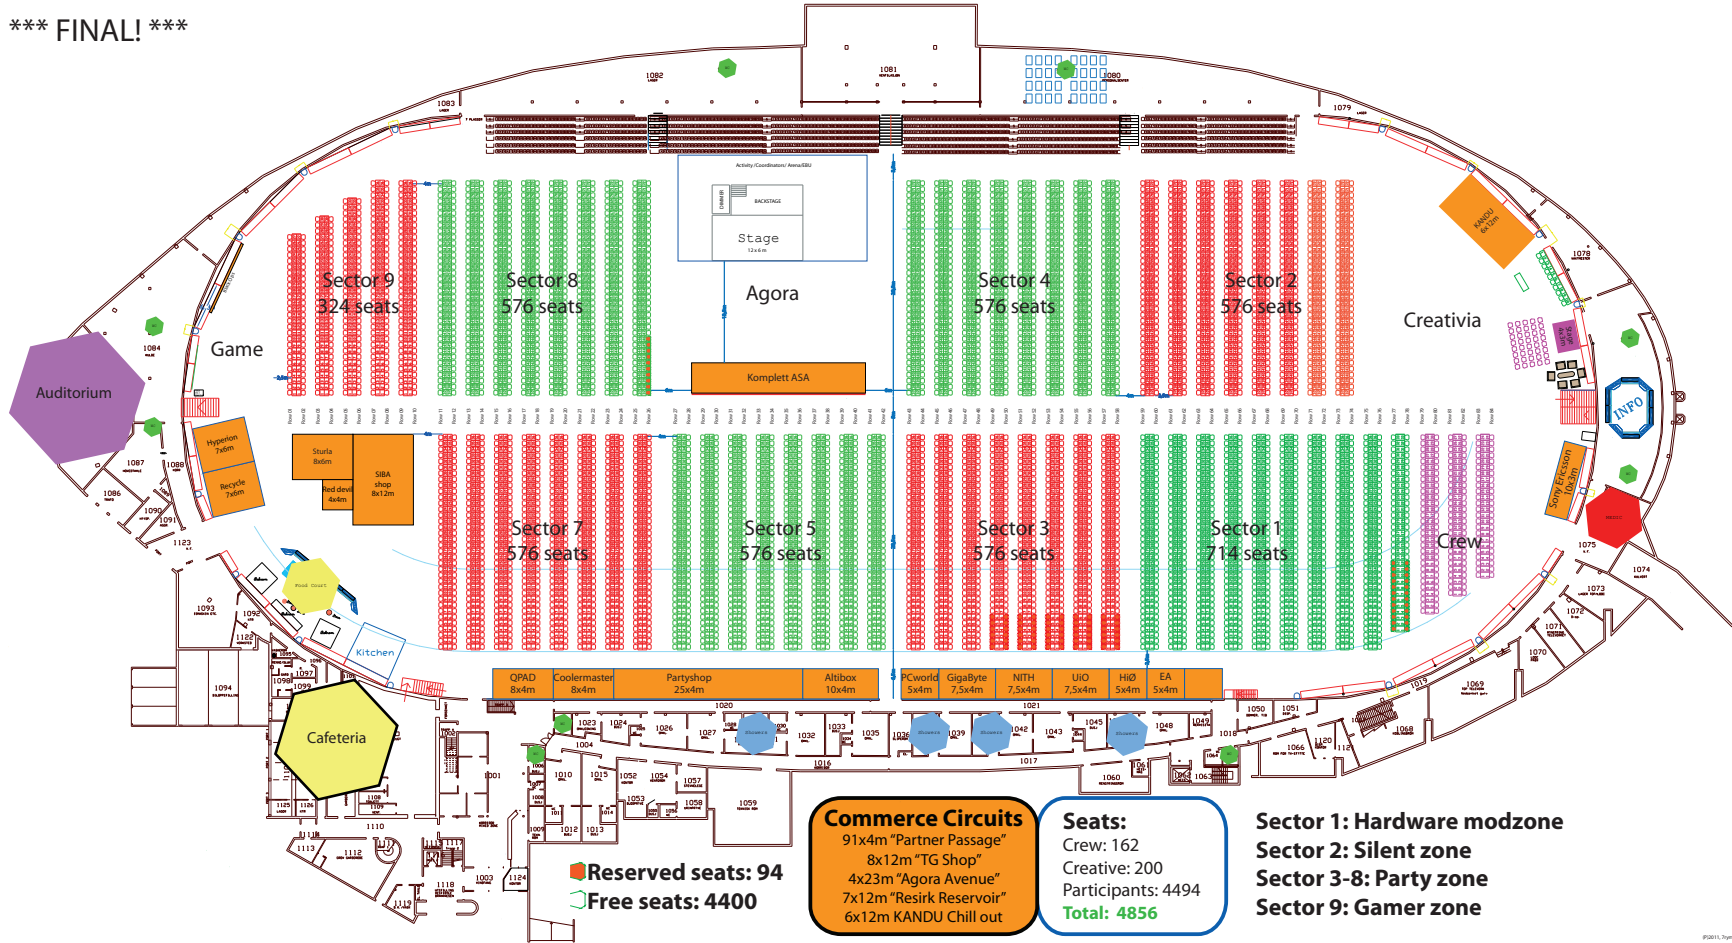

\*\*\* FINAL! \*\*\*

**Commerce Circuits**  
 91x4m "Partner Passage"  
 8x12m "TG Shop"  
 4x23m "Agora Avenue"  
 7x12m "Resirk Reservoir"  
 6x12m KANDU Chill out

**Seats:**  
 Crew: 162  
 Creative: 200  
 Participants: 4494  
**Total: 4856**

- Sector 1: Hardware modzone**
- Sector 2: Silent zone**
- Sector 3-8: Party zone**
- Sector 9: Gamer zone**

**Reserved seats: 94**  
**Free seats: 4400**

Sector 9  
324 seats

- Row 01
- Row 02
- Row 03
- Row 04
- Row 05
- Row 06
- Row 07
- Row 08
- Row 09
- Row 10

# Creativia

1078  
1078

Storage  
Atrium

- Floor 75
- Floor 76
- Floor 77
- Floor 78
- Floor 79
- Floor 80
- Floor 81
- Floor 82
- Floor 83
- Floor 84