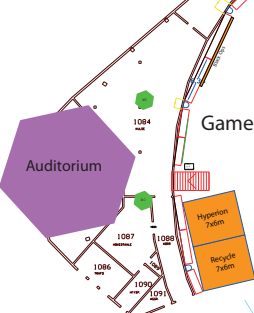

\*\*\* FINAL! \*\*\*

**Commerce Circuits**  
 91x4m "Partner Passage"  
 8x12m "TG Shop"  
 4x23m "Agora Avenue"  
 7x12m "Resirk Reservoir"  
 6x12m KANDU Chill out

**Seats:**  
 Crew: 162  
 Creative: 200  
 Participants: 4494  
**Total: 4856**

- Sector 1: Hardware modzone**
- Sector 2: Silent zone**
- Sector 3-8: Party zone**
- Sector 9: Gamer zone**

**Reserved seats: 94**  
**Free seats: 4400**

Sector 9  
324 seats

- Row 01
- Row 02
- Row 03
- Row 04
- Row 05
- Row 06
- Row 07
- Row 08
- Row 09
- Row 10

# Creativia

1078  
1078

Storage  
Atrium

- Floor 75
- Floor 76
- Floor 77
- Floor 78
- Floor 79
- Floor 80
- Floor 81
- Floor 82
- Floor 83
- Floor 84